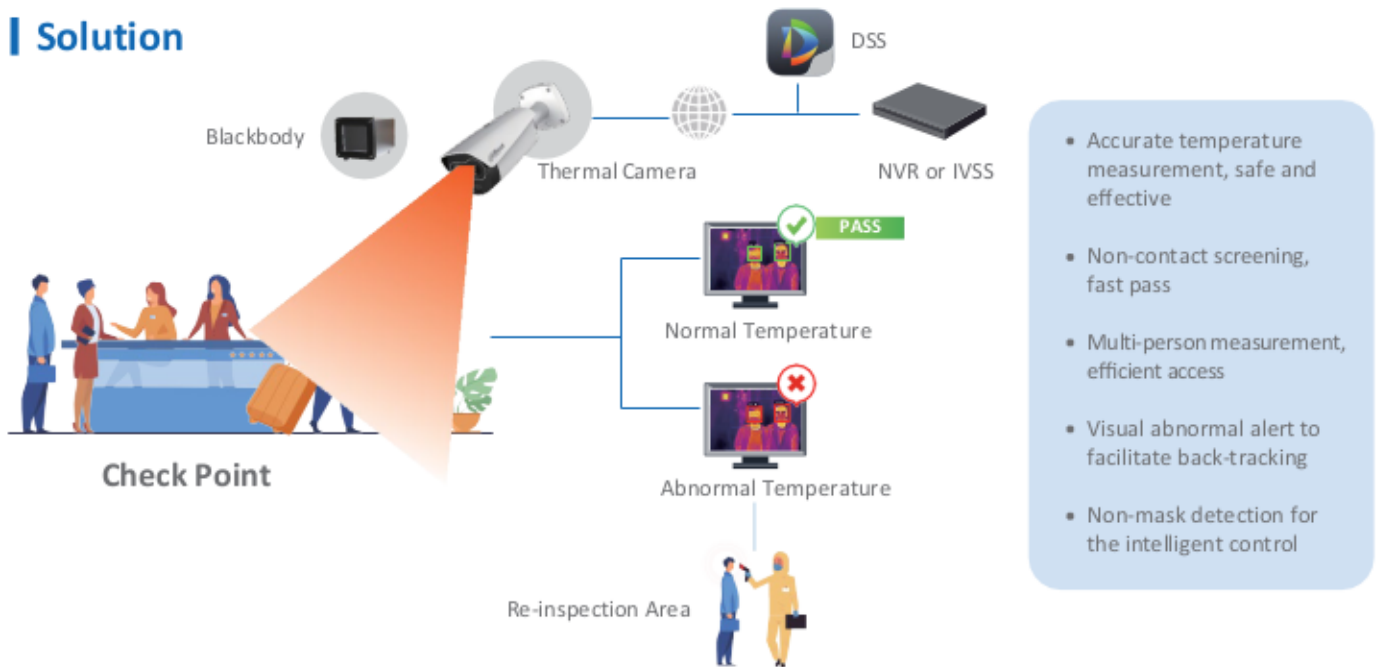

Dahua Thermal Body Temperature Measurement

Efficient, Visible & Real-time

Dahua launches their latest thermal camera, which is capable of high accurate body temperature measuring $\pm 0.3^{\circ}\text{C}$ (with blackbody). Built-in AI algorithm for multi-person measuring up to 3m distance which enables fast and non-contact access.

Solution

- Accurate temperature measurement, safe and effective
- Non-contact screening, fast pass
- Multi-person measurement, efficient access
- Visual abnormal alert to facilitate back-tracking
- Non-mask detection for the intelligent control

Application Scenario

Airport

Metro

Commercial Building

Apartment

Product Recommendation

DH-TPC-BF3221-T + JQ-D70Z

Thermal: 256*192, 7mm
Visible: 2MP, 8mm
White light and loudspeaker alarm
Temperature accuracy $\pm 0.3^{\circ}\text{C}$
(with blackbody)

DSS Express/Pro

Unified TPC device management
Real-time temperature display
Rich alarm linkage for TPC events
Multiple client logins

* Design and specifications are subject to change without notice.

Ver. 1, Mar. 2020